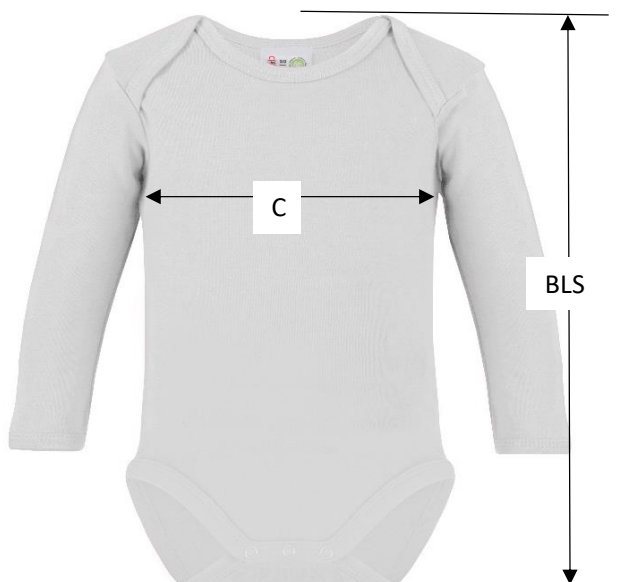

**ROM50 / X945**

		0-3 M 50/56	3-6 M 62/68	6-12 M 74/80	12-24 M 86/92
BLS	back length from Shoulder	34,5	37	41	45
C	1/2 chest	20	22	23,5	24,5

Note: Given sizes are approximately. As our items are handmade, a deviation of 10% is acceptable.